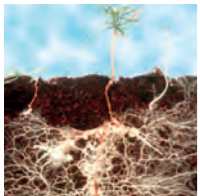

Soil Health Programs

Proper nutrition is of primary importance in plant health care. Our Soil Health Programs improve poor soils by promoting healthy soil biology and providing 100% organic plant nutrition. Our programs feature compost tea, organic fertilizers and Mycorrhizae (a beneficial root fungus) to sustainably enhance landscape soils. Our Soil Health Care and Targeted Soil Health Care programs create trees and shrubs that are healthier, more resistant to plant problems, and they look and grow better. If you can do just one thing to promote the health and beauty of your landscape, a Soil Health Program is it!